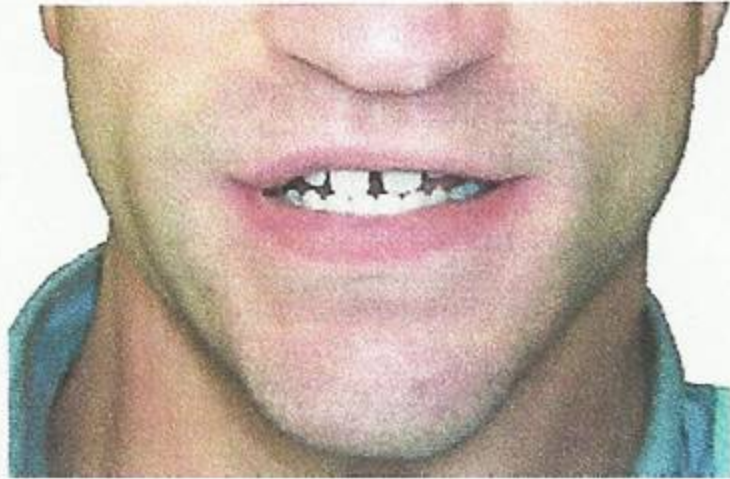


MİSAFİRLİK

DİŞ

The logo for Snap-on Smile is centered on the page. It features the word "snap" in a dark blue, sans-serif font. The word "on" is in a lighter blue, sans-serif font and is positioned slightly higher and to the right of "snap". Below "on" is the word "smile" in a dark blue, sans-serif font. A blue curved line underlines the word "smile", resembling a smile. The background is a light blue gradient with a grid of white lines in the top left corner and a pattern of white lines on the left side.

snap on
smile.®

DİŐHEKİMİ

Karpaz
HANCI

ÇEŞİTLİ ÖRNEKLER

snap
smile

snap
smile.

snap
smile.

snap
smile