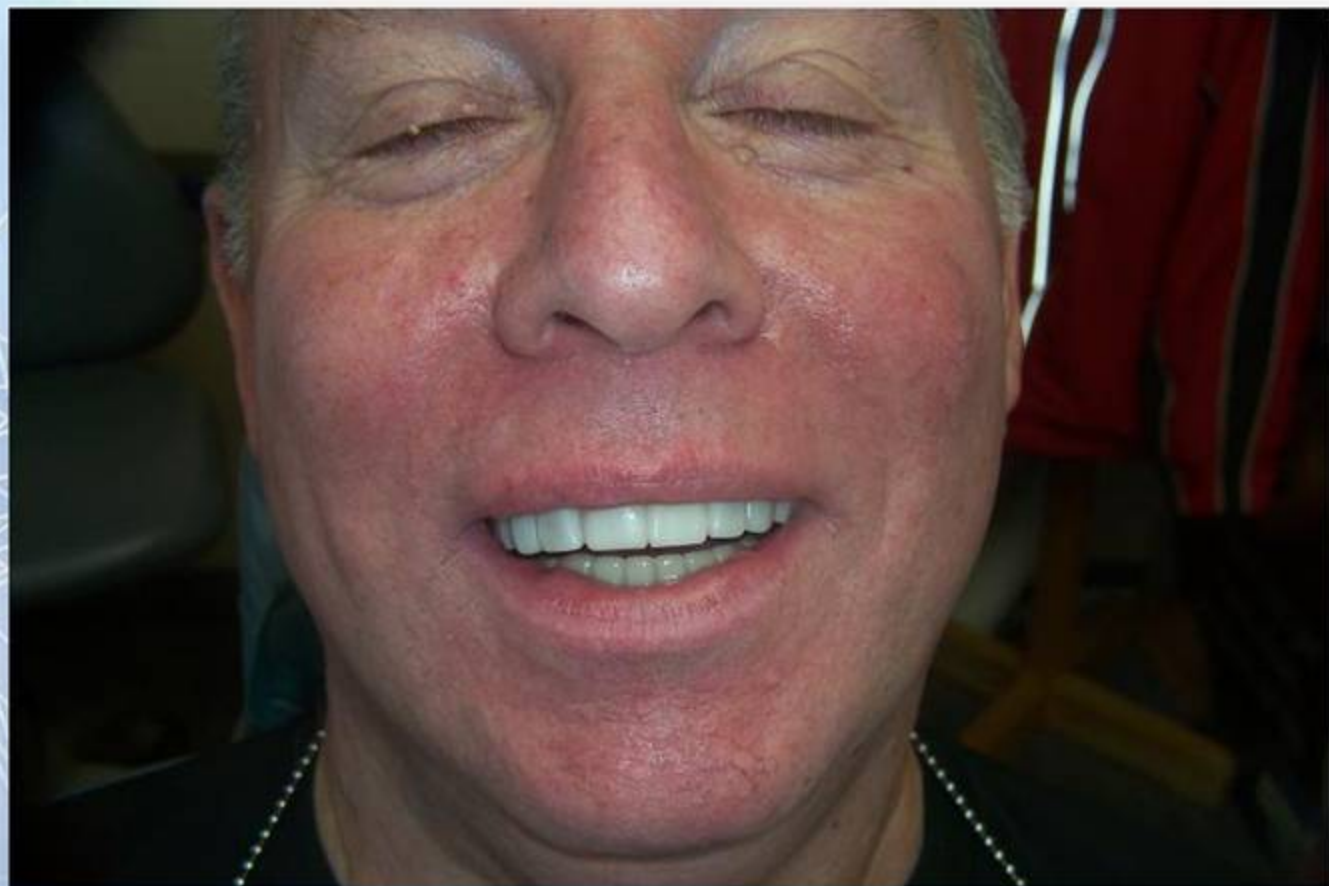


MİSAFİRLİK

DİŞ

The logo for Snap-on Smile is centered on the page. It features the word "snap" in a dark blue, sans-serif font. The word "on" is in a lighter blue, sans-serif font and is positioned slightly higher and to the right of "snap". Below "on" is the word "smile" in a dark blue, sans-serif font. A blue curved line underlines the word "smile", resembling a smile. The background is a light blue gradient with a grid of white lines in the top left corner and a pattern of white lines on the left side.

snap on
smile.®

DİŐHEKİMİ

Karpaz
HANCI

ÇEŞİTLİ ÖRNEKLER

snap
smile

snap
smile.

snap
smile.

snap
smile