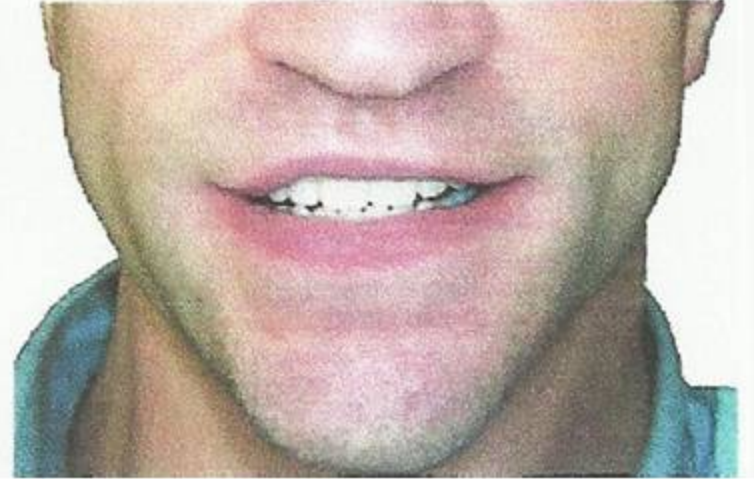


MİSAFİRLİK

DİŞ

The logo for Snap-on Smile is centered on the page. It features the word "snap" in a dark blue, sans-serif font. The word "on" is in a lighter blue, sans-serif font and is positioned slightly higher and to the right of "snap". Below "on" is the word "smile" in a dark blue, sans-serif font. A blue curved line underlines the word "smile", resembling a smile. The background is a light blue gradient with a grid of white lines in the top left corner and a pattern of white lines on the left side.

snap on
smile.®

DİŐHEKİMİ

Karpaz
HANCI

ÇEŞİTLİ ÖRNEKLER

snap
smile

snap
smile.

snap
smile.

snap
smile